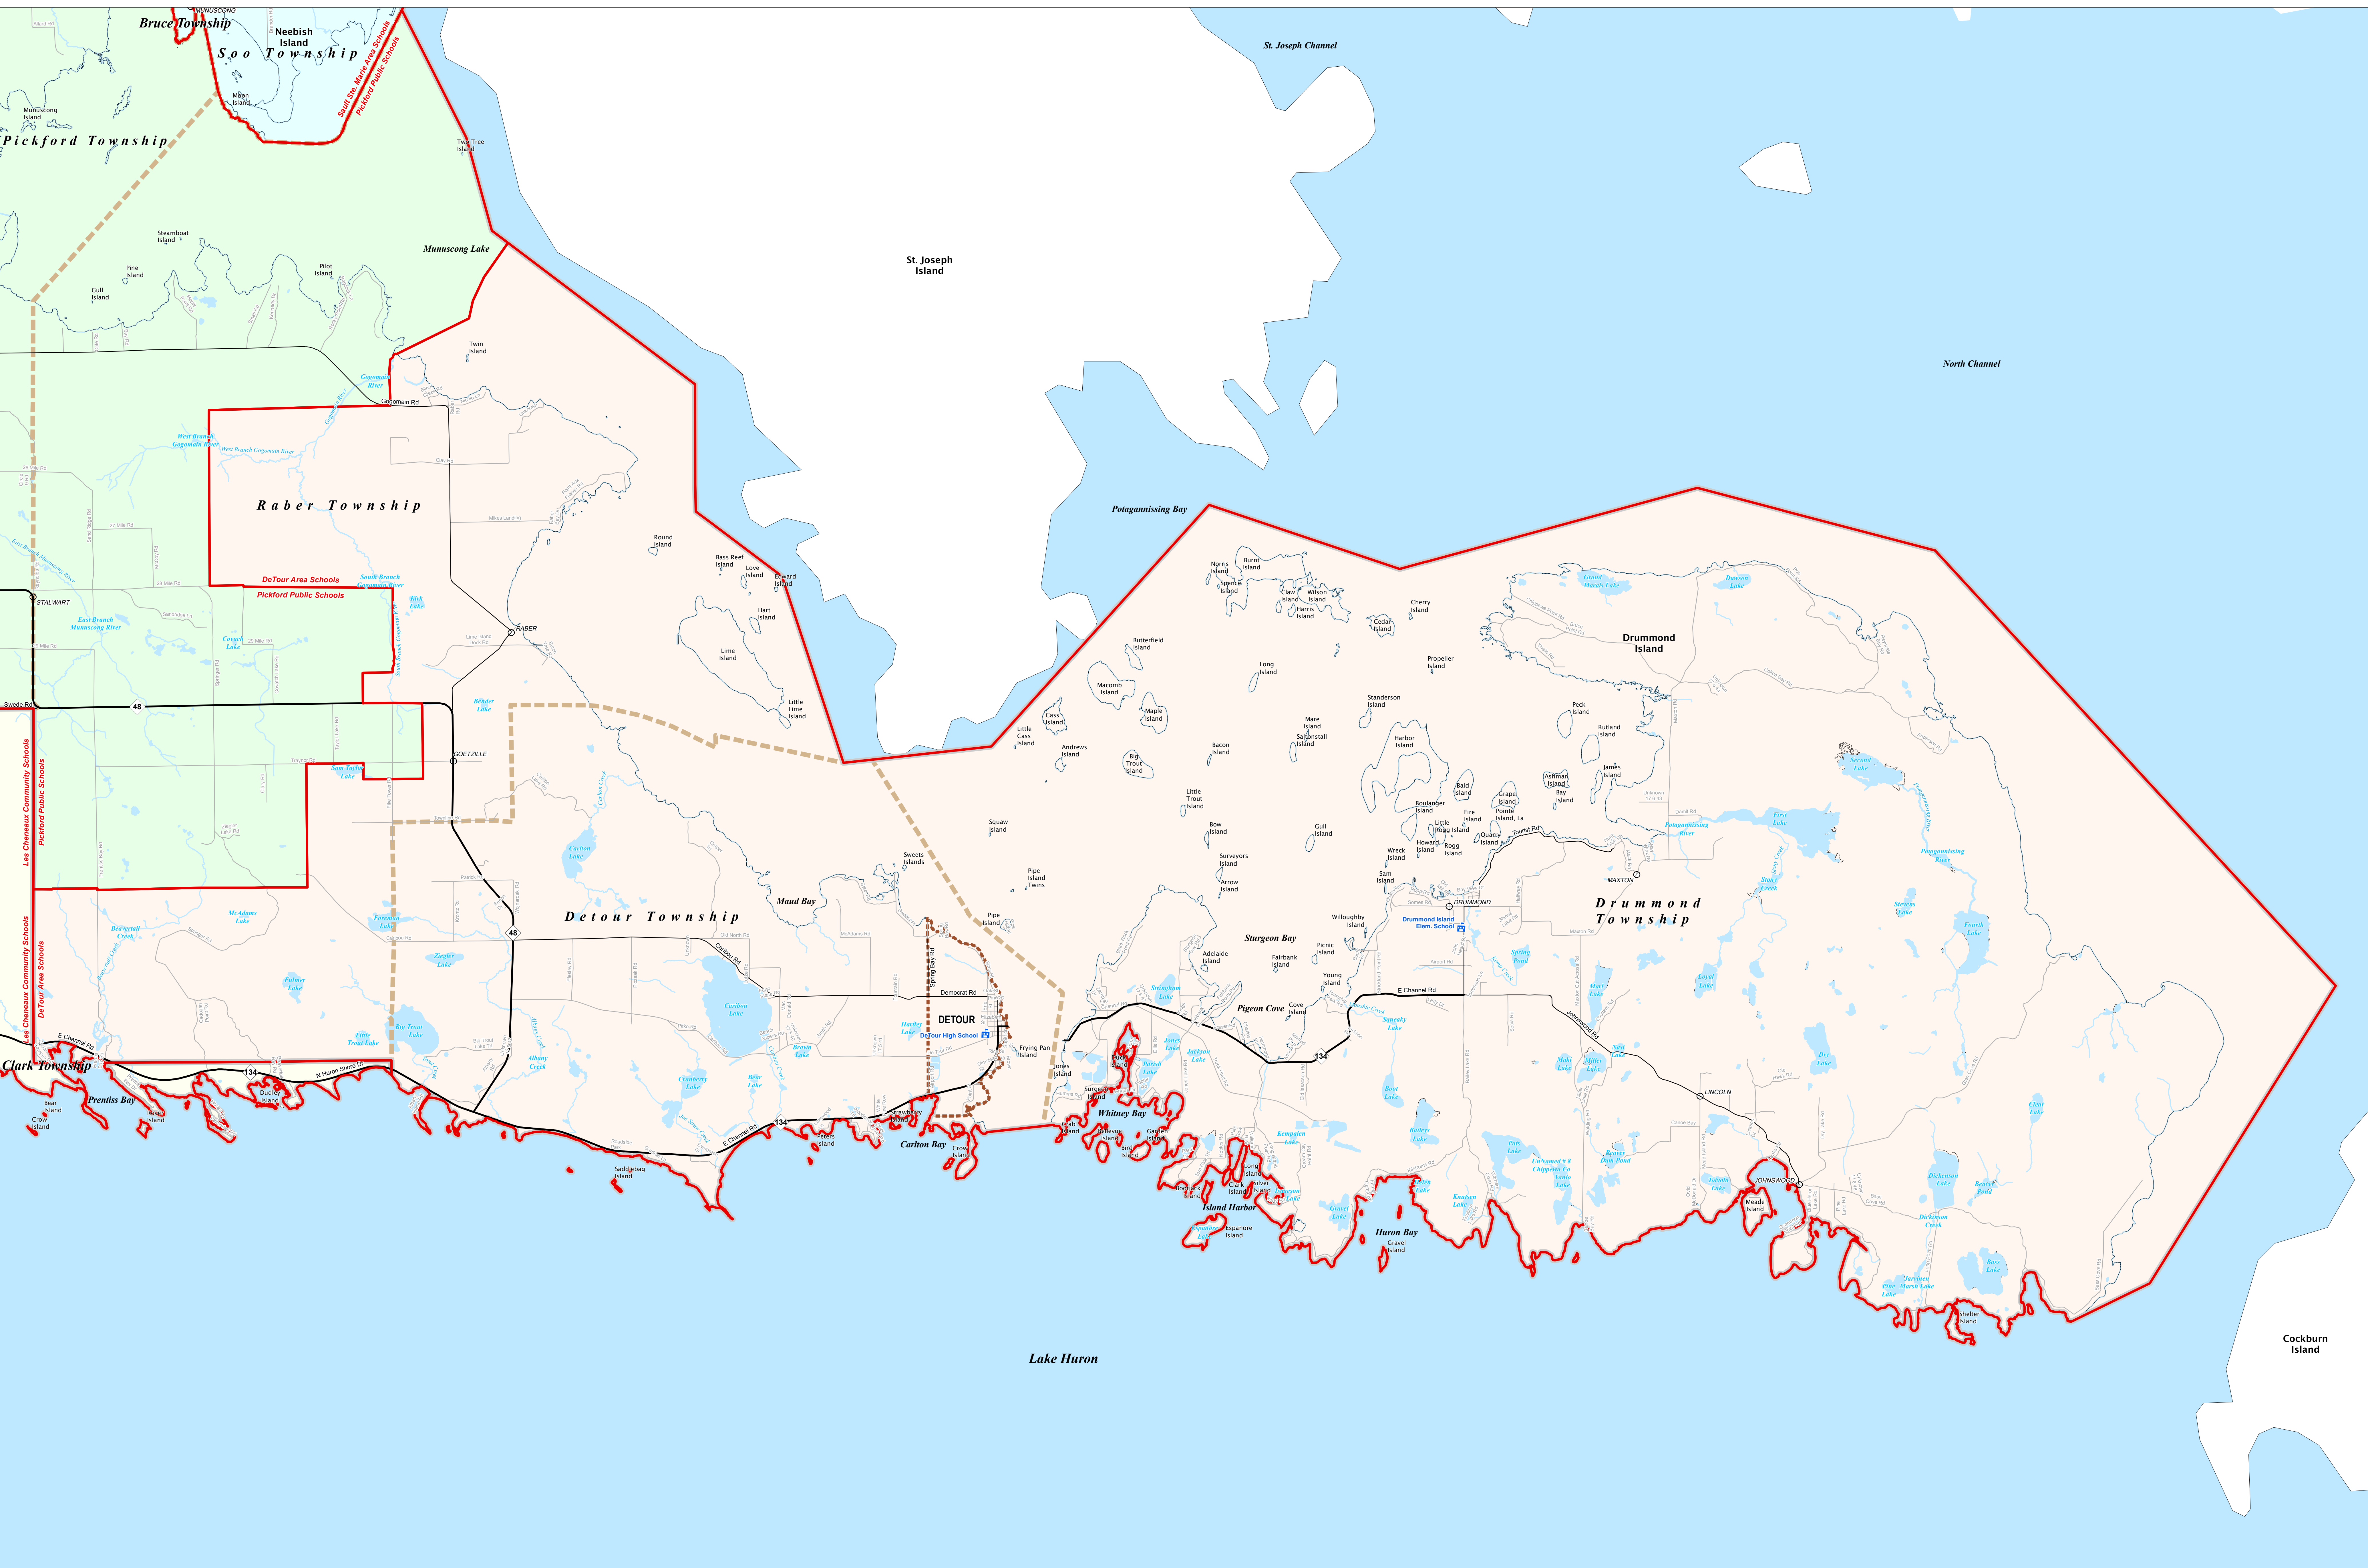

DETOUR AREA SCHOOLS

Eastern Upper Peninsula ISD

0 0.25 0.5 1 Miles

Legend	
School District	School
County	Water Feature
City	River, Stream, or Drain
Township	Freeway
Village	Highway
Census Designated Place	Primary Road
	Local Road
	Railroad
	Unincorporated Place